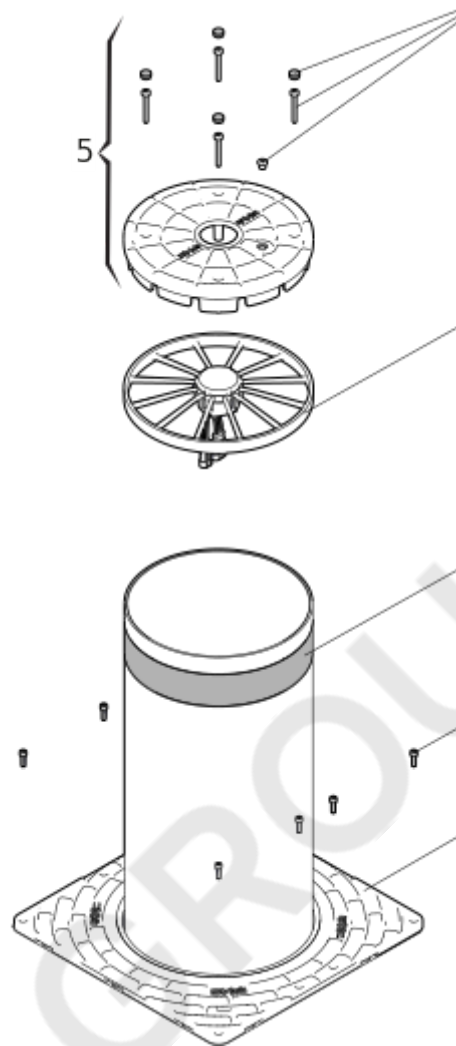

J275 F

Pos.	Code	EAN	Quantity	Replacement code	Description	Salable
1	63003393	8055195061697	1		COVER FOR J275 (RILSAN)	yes
2	63003396	8055195061710	1		J275 ACCESSORIES (2020)	yes
3	63000167	8055195029345	1		YELLOW REFLECTING STICKER FOR J275HA	yes
4	63000594	8055195031331	1		J275 LED LAMP	yes
5	63003394	8055195061680	1		J275 HA HEAD (RILSAN)	yes